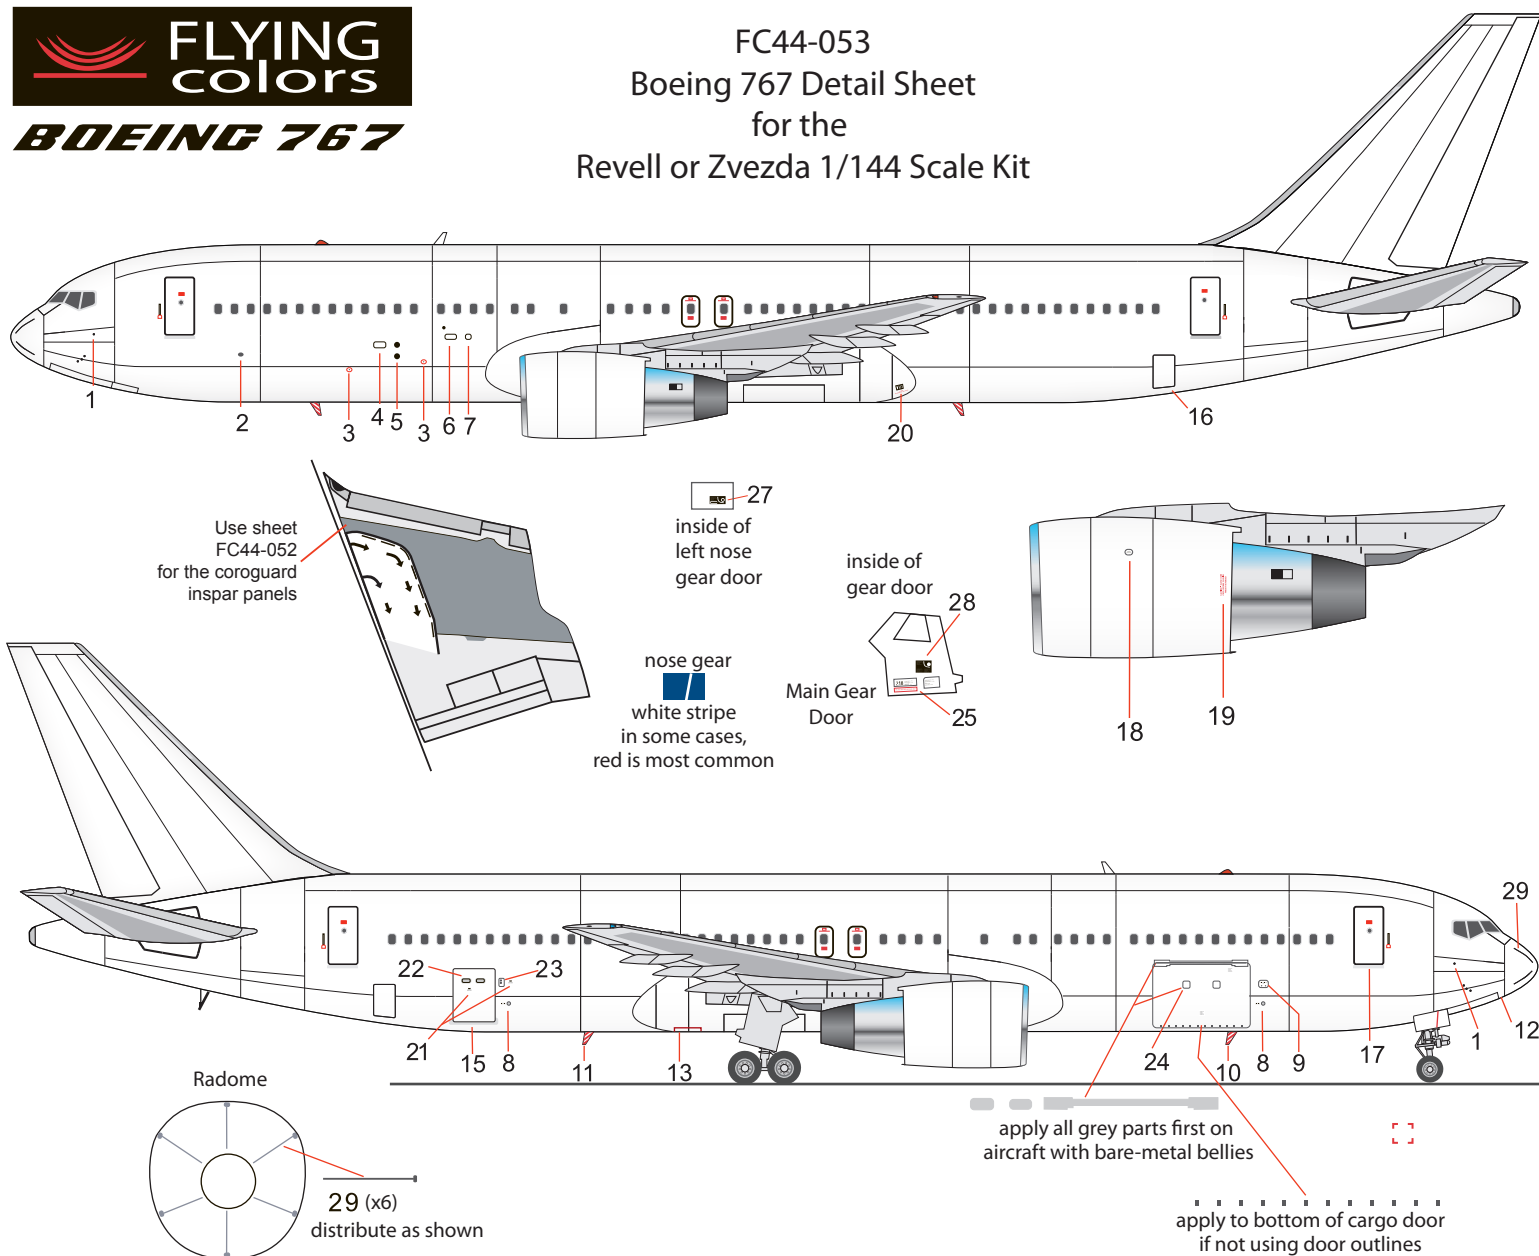

FC44-053  
Boeing 767 Detail Sheet  
for the  
Revell or Zvezda 1/144 Scale Kit

With this sheet you should be able to decal any door style and window pattern of the 767-200 or -300. The version with the most number of windows is depicted on the decal. Remove windows where needed to make any of the other versions with 3 main deck doors on each side or 3 plus a medium-sized door, and small over wing hatch. Extra doors are provided and all will not be used. Study the other window patterns carefully and you should be able to see where windows need to be removed. Three styles of engine spinners are provided as well. Some detail are provided extra incase of error and on some pieces either a black outline or solid gray box has been provided. Use the solid gray version on schemes with a bare-metal belly.